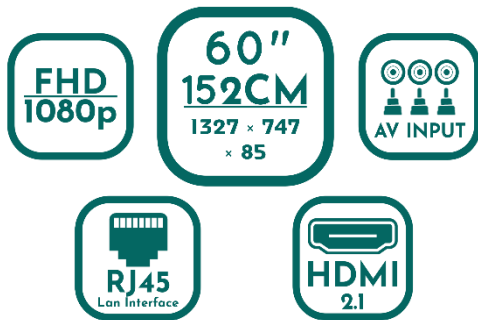

Smart LED TV

SP-FSM60

Key Features

- Resolution: HD Ready (1920x1080) | Refresh Rate: 50 hertz
- Connectivity: 2 HDMI ports to connect set top box | USB ports to connect hard drives and other USB devices | 3.5mm to connect your headphones | Bluetooth HDMI Input and VGA Input at up to 1920x 1080P resolution.
- Smart TV Features: Certified Android TV 11 OS | Chromecast built-in | Miracast | Supported Apps: Prime Video | Netflix | Disney + Hotstar | YouTube | Apple TV | 5000+ apps from Play Store | Quad core processor | Dual band Wi-Fi | 1GB RAM + 8GB Storage
- Sound: 20 Watts Powerful Stereo Speakers
- Display: A+ Grade LED panel | REGZA picture engine | Smooth Motion | High Contrast | Ultra bright screen for flawless picture quality even in bright rooms.

SP-FSM60

Specifications:

Display Type	:	Full HD
Size	:	60"
Resolution	:	1920*1080
Refresh rate	:	50Hz
Connector Type	:	Wi-Fi, USB, Ethernet, HDMI, AV
Operating System	:	Android
Supported video formats	:	MP4, MPEG
Supported audio formats	:	MP3, AAC
Supported image formats	:	PNG, Gif, JPG,
Picture mode	:	Standard, Vivid, Movie, Monitor, HDR mode, etc.
Sound mode	:	Standard, Movie, Game, Custom
HDMI	:	x 2 (port 1 ARC)
USB 2.0	:	x 2
Composite In (AV)	:	A x2, V x1
Coaxial cable port	:	x 1
3.5mm headphone jack	:	x 1
Memory Storage Capacity	:	8 GB
Ram Memory Installed Size	:	1 GB
Broadcasting system	:	DVB-T2/C, DVB-S2
Limitless display with Frameless	:	Yes
Color	:	Black
Stand	:	single
Dimensions including base	:	(L x W x H): 1327 (W) x 747 (H) x 84.9 (D) mm
Packing weight	:	7.2kg
Stand	:	Plastic
Wall Mount	:	Supports wall mounting

*The screw diameter and length vary depending on the product model. In order to avoid damage to the product, it is recommended that you use a special wall-mount bracket (sold separately).

Power: 137W

Voltage: 100~240V~50/60Hz