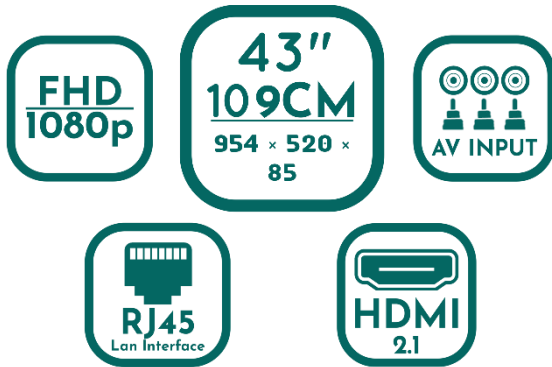

Smart LED TV

SP-FSM43

Key Features

- Resolution: HD Ready (1920x1080) | Refresh Rate: 50 hertz
- Connectivity: 2 HDMI ports to connect set top box | USB ports to connect hard drives and other USB devices | 3.5mm to connect your headphones | Bluetooth HDMI Input and VGA Input at up to 1920x 1080P resolution.
- Smart TV Features: Certified Android TV 11 OS | Chromecast built-in | Miracast | Supported Apps: Prime Video | Netflix | Disney + Hotstar | YouTube | Apple TV | 5000+ apps from Play Store | Quad core processor | Dual band Wi-Fi | 1GB RAM + 8GB Storage
- Sound: 20 Watts Powerful Stereo Speakers
- Display: A+ Grade LED panel | REGZA picture engine | Smooth Motion | High Contrast | Ultra bright screen for flawless picture quality even in bright rooms.

SP-FSM43

Specifications:

Display Type	:	Full HD
Size	:	43"
Resolution	:	1920*1080
Refresh rate	:	50Hz
Connector Type	:	Wi-Fi, USB, Ethernet, HDMI, AV
Operating System	:	Android
Supported video formats	:	MP4, MPEG
Supported audio formats	:	MP3, AAC
Supported image formats	:	PNG, Gif, JPG,
Picture mode	:	Standard, Vivid, Movie, Monitor, HDR mode, etc.
Sound mode	:	Standard, Movie, Game, Custom
HDMI	:	x 2 (port 1 ARC)
USB 2.0	:	x 2
Composite In (AV)	:	A x2, V x1
Coaxial cable port	:	x 1
3.5mm headphone jack	:	x 1
Memory Storage Capacity	:	8 GB
Ram Memory Installed Size	:	1 GB
Broadcasting system	:	DVB-T2/C, DVB-S2
Limitless display with Frameless	:	Yes
Color	:	Black
Stand	:	single
Dimensions including base	:	(L x W x H): 954 (W) x 520 (H) x 84.9 (D) mm
Packing weight	:	5.8kg
Stand	:	Plastic
Wall Mount	:	Supports wall mounting

*The screw diameter and length vary depending on the product model. In order to avoid damage to the product, it is recommended that you use a special wall-mount bracket (sold separately).

Power: 118W

Voltage: 100~240V~50/60Hz