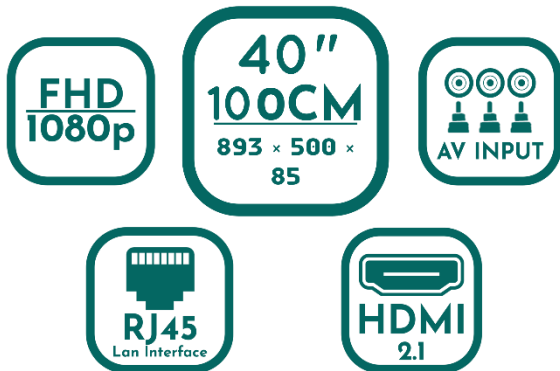

Smart LED TV

SP-FSM40

Key Features

- Resolution: HD Ready (1920x1080) | Refresh Rate: 50 hertz
- Connectivity: 2 HDMI ports to connect set top box | USB ports to connect hard drives and other USB devices | 3.5mm to connect your headphones | Bluetooth HDMI Input and VGA Input at up to 1920x 1080P resolution.
- Smart TV Features: Certified Android TV 11 OS | Chromecast built-in | Miracast | Supported Apps: Prime Video | Netflix | Disney + Hotstar | YouTube | Apple TV | 5000+ apps from Play Store | Quad core processor | Dual band Wi-Fi | 1GB RAM + 8GB Storage
- Sound: 20 Watts Powerful Stereo Speakers
- Display: A+ Grade LED panel | REGZA picture engine | Smooth Motion | High Contrast | Ultra bright screen for flawless picture quality even in bright rooms.

SP-FSM40

Specifications:

Display Type	:	Full HD
Size	:	40"
Resolution	:	1920*1080
Refresh rate	:	50Hz
Connector Type	:	Wi-Fi, USB, Ethernet, HDMI, AV
Operating System	:	Android
Supported video formats	:	MP4, MPEG
Supported audio formats	:	MP3, AAC
Supported image formats	:	PNG, Gif, JPG,
Picture mode	:	Standard, Vivid, Movie, Monitor, HDR mode, etc.
Sound mode	:	Standard, Movie, Game, Custom
HDMI	:	x 2 (port 1 ARC)
USB 2.0	:	x 2
Composite In (AV)	:	A x2, V x1
Coaxial cable port	:	x 1
3.5mm headphone jack	:	x 1
Memory Storage Capacity	:	8 GB
Ram Memory Installed Size	:	1 GB
Broadcasting system	:	DVB-T2/C, DVB-S2
Limitless display with Frameless	:	Yes
Color	:	Black
Stand	:	single
Dimensions including base	:	(L x W x H): 893 (W) x 500 (H) x 84.9 (D) mm
Packing weight	:	5.5kg
Stand	:	Plastic
Wall Mount	:	Supports wall mounting

*The screw diameter and length vary depending on the product model. In order to avoid damage to the product, it is recommended that you use a special wall-mount bracket (sold separately).

Power: 115W

Voltage: 100~240V~50/60Hz