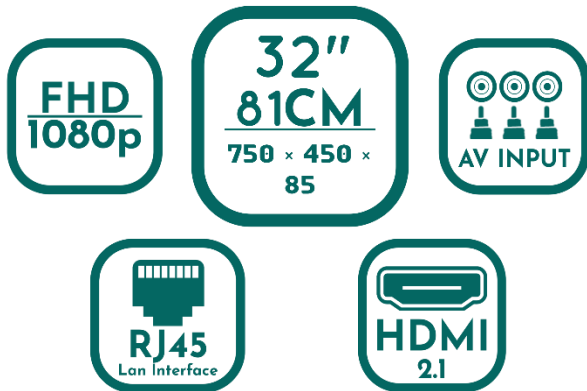

Smart LED TV

SP-FSM32

Key Features

- Resolution: HD Ready (1920x1080) | Refresh Rate: 50 hertz
- Connectivity: 2 HDMI ports to connect set top box | USB ports to connect hard drives and other USB devices | 3.5mm to connect your headphones | Bluetooth HDMI Input and VGA Input at up to 1920x 1080P resolution.
- Smart TV Features: Certified Android TV 11 OS | Chromecast built-in | Miracast | Supported Apps: Prime Video | Netflix | Disney + Hotstar | YouTube | Apple TV | 5000+ apps from Play Store | Quad core processor | Dual band Wi-Fi | 1GB RAM + 8GB Storage
- Sound: 20 Watts Powerful Stereo Speakers
- Display: A+ Grade LED panel | REGZA picture engine | Smooth Motion | High Contrast | Ultra bright screen for flawless picture quality even in bright rooms.

SP-FSM32

Specifications:

Display Type	:	Full HD
Size	:	32"
Resolution	:	1920*1080
Refresh rate	:	50Hz
Connector Type	:	Wi-Fi, USB, Ethernet, HDMI, AV
Operating System	:	Android
Supported video formats	:	MP4, MPEG
Supported audio formats	:	MP3, AAC
Supported image formats	:	PNG, Gif, JPG,
Picture mode	:	Standard, Vivid, Movie, Monitor, HDR mode, etc.
Sound mode	:	Standard, Movie, Game, Custom
HDMI	:	x 2 (port 1 ARC)
USB 2.0	:	x 2
Composite In (AV)	:	A x2, V x1
Coaxial cable port	:	x 1
3.5mm headphone jack	:	x 1
Memory Storage Capacity	:	8 GB
Ram Memory Installed Size	:	1 GB
Broadcasting system	:	DVB-T2/C, DVB-S2
Limitless display with Frameless	:	Yes
Color	:	Black
Stand	:	single
Dimensions including base	:	(L x W x H): 750.5 (W) x 450.7 (H) x 84.9 (D) mm
Packing weight	:	4.5kg
Stand	:	Plastic
Wall Mount	:	Supports wall mounting

*The screw diameter and length vary depending on the product model. In order to avoid damage to the product, it is recommended that you use a special wall-mount bracket (sold separately).

Power: 105W

Voltage: 100~240V~50/60Hz